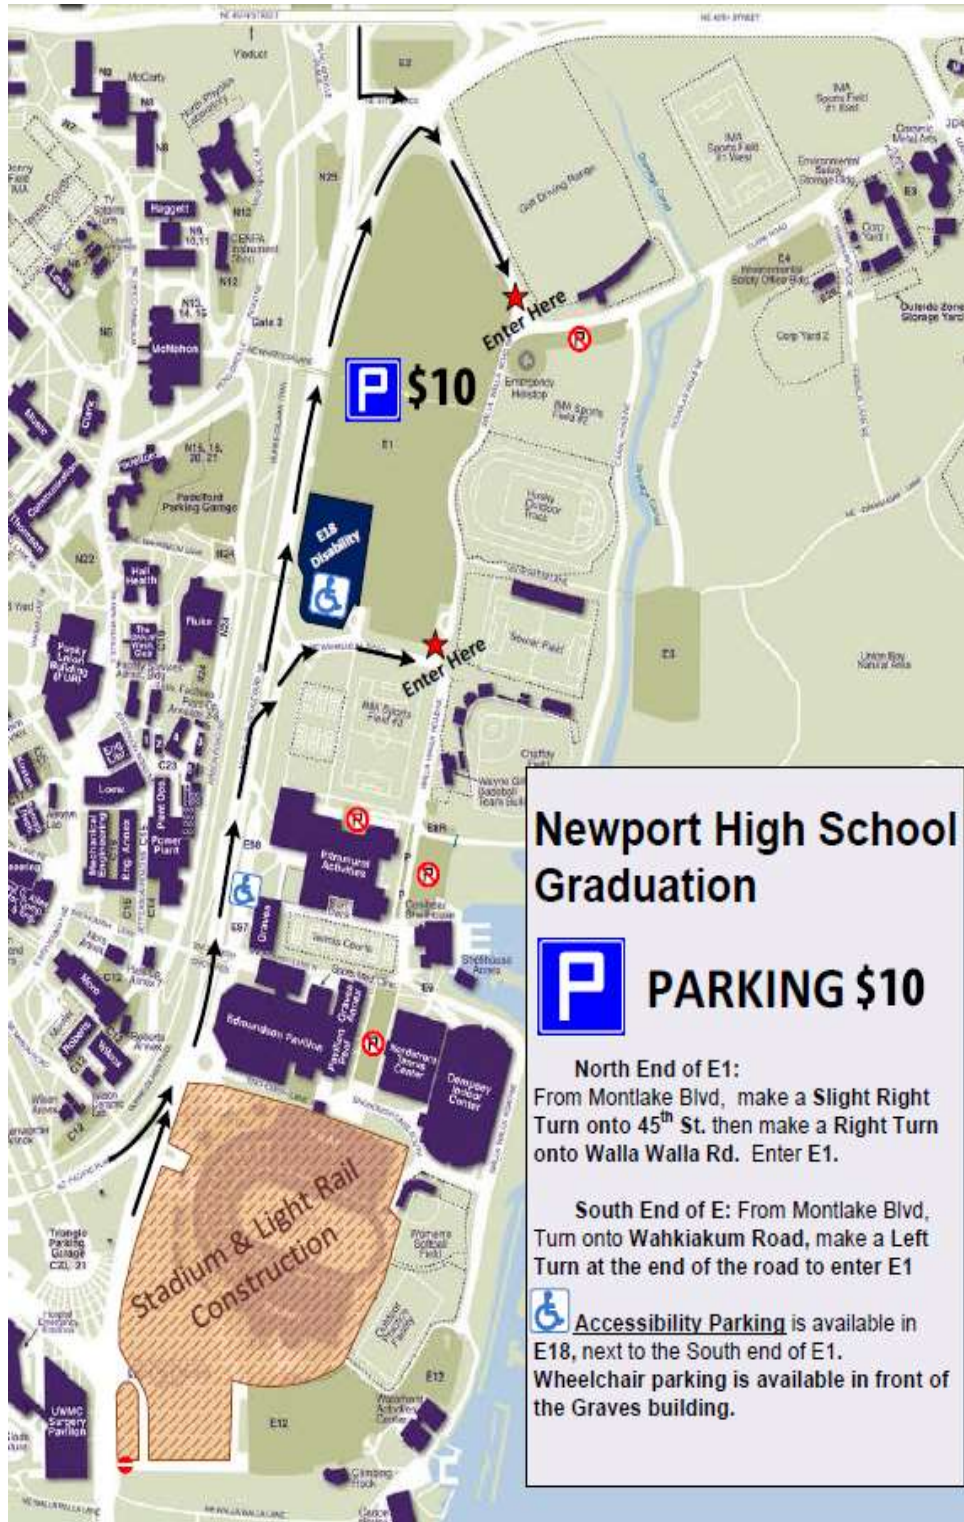

Alaska Airlines Arena Driving Directions

Newport High School Graduation

P **PARKING \$10**

North End of E1:
From Montlake Blvd, make a Slight Right Turn onto 45th St. then make a Right Turn onto Walla Walla Rd. Enter E1.

South End of E: From Montlake Blvd, Turn onto Wahkiakum Road, make a Left Turn at the end of the road to enter E1

 **Accessibility Parking** is available in E18, next to the South end of E1. Wheelchair parking is available in front of the Graves building.