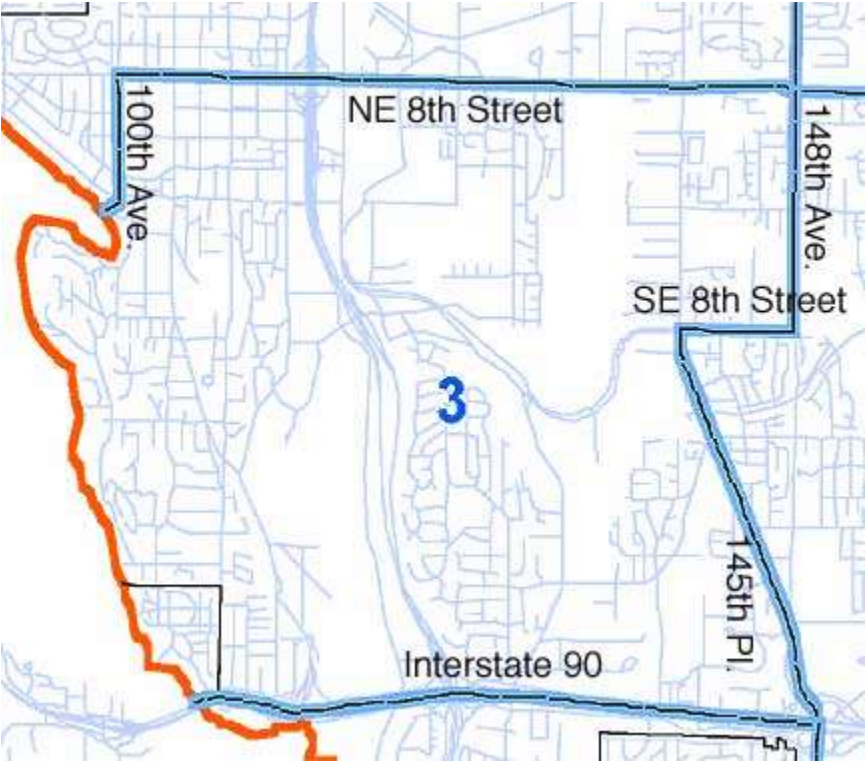

# Director District 3

---

Beginning at the intersection of the shoreline of Lake Washington and the centerline of SE Bellevue Place; thence northeast along said centerline of SE Bellevue Place to the centerline of 100th Avenue NE; thence north along said centerline of 100th Avenue NE to the centerline of NE 8th Street; thence east along said centerline of NE 8th Street to the centerline of 148th Avenue NE; thence south along said centerline of 148th Avenue NE and 148th Ave. SE to the centerline of SE 8th Street; thence west along said centerline of SE 8th Street to the centerline of 140th Avenue SE; thence south along said centerline of 140th Avenue SE to the centerline of 145th Place SE; thence southeast along said centerline of 145th Place SE to the centerline of SE 16th Street; thence east along said centerline of SE 16th Street to the centerline of 148th Avenue SE; thence south along said centerline of 148th Avenue SE to the centerline of SR-90; thence west along said centerline of SR-90 to the shoreline of Lake Washington; thence northerly along said shoreline to the point of beginning, all in King County, Washington.