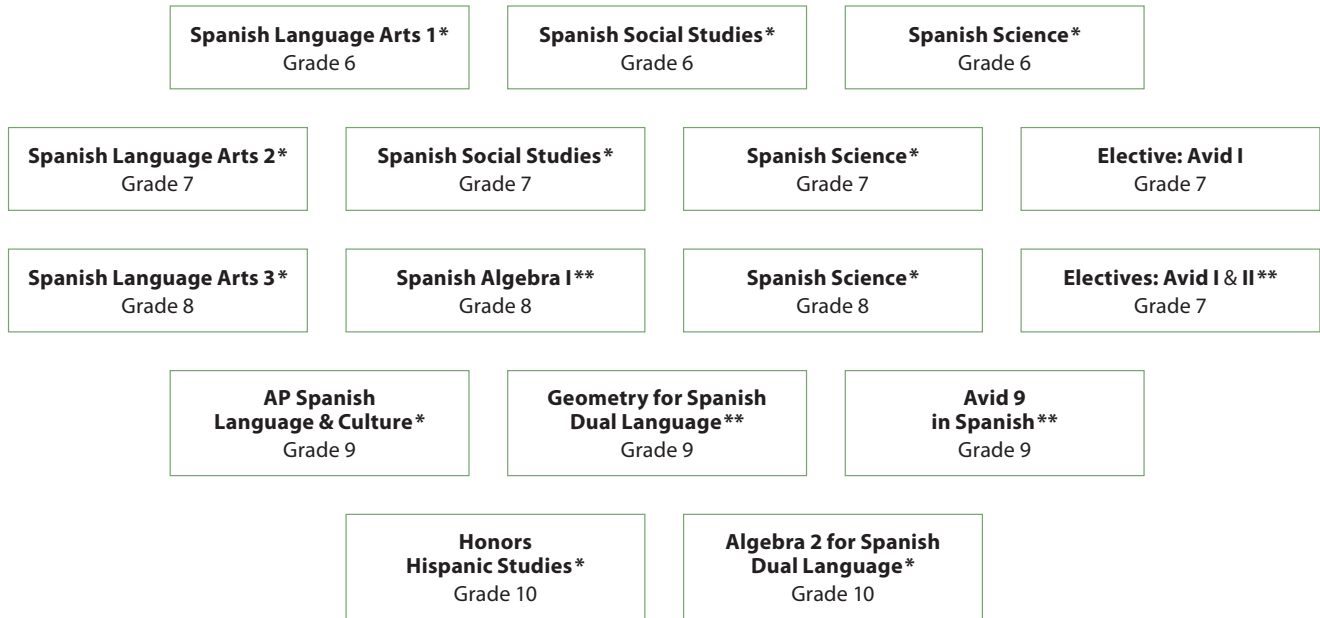

Dual Language Programs Course Sequence

Spanish Dual Language at Highland Middle School & Sammamish High School *each course 1 credit*

* Students must be enrolled in these courses in order to remain in the Dual Language Program

** Students must choose an elective or Math in Spanish in order to remain in the Dual Language Program or can choose to be in both classes

Chinese Dual Language at Tillicum Middle School & Newport High School *each course 1 credit*