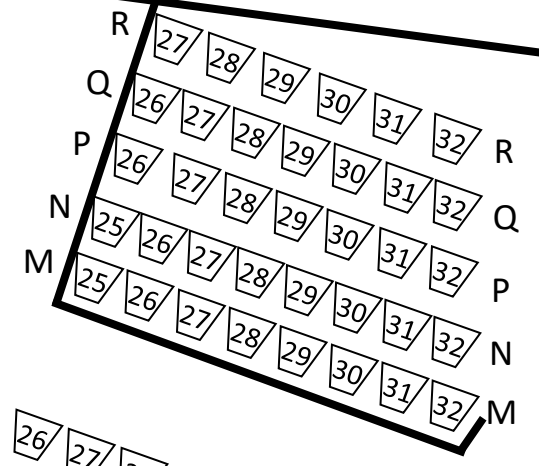

Upper Section 36

Upper Section 38 each 76 total

Upper Section 36

Lower Section 96

Lower Section 116

Lower Section 96

Stage

Bellevue High School Theater Seating
 448 Total Seats
 Upper Seating 148, Lower Seating 300