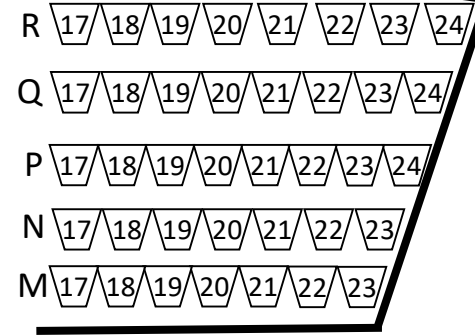

Upper Section 36

Upper Section 38 each 76 total

Upper Section 36

Lower Section 96

Lower Section 116

Lower Section 96

Stage

Bellevue High School Theater Seating
 448 Total Seats
 Upper Seating 148, Lower Seating 300