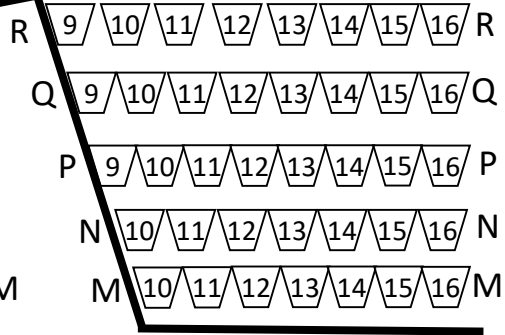

Upper Section 36

Upper Section 38 each 76 total

Upper Section 36

Lower Section 96

Lower Section 116

Lower Section 96

Stage

Bellevue High School Theater Seating
 448 Total Seats
 Upper Seating 148, Lower Seating 300