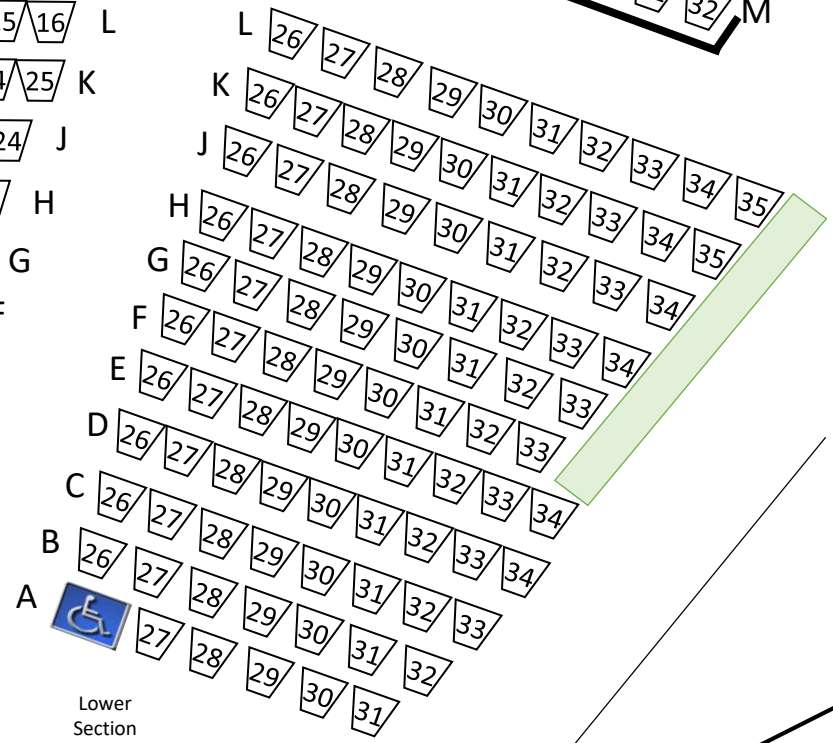

Upper Section 36

Upper Section 38 each 76 total

Upper Section 36

Lower Section 96

Lower Section 116

Lower Section 96

Stage

Bellevue High School Theater Seating
 448 Total Seats
 Upper Seating 148, Lower Seating 300