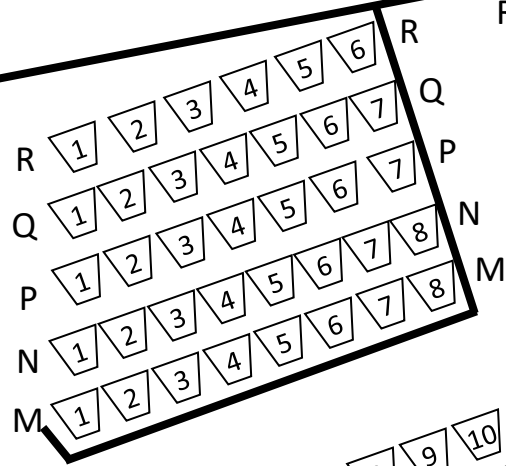

Upper Section 36

Upper Section 38 each 76 total

Upper Section 36

Lower Section 96

Lower Section 116

Lower Section 96

Stage

Bellevue High School Theater Seating
 448 Total Seats
 Upper Seating 148, Lower Seating 300