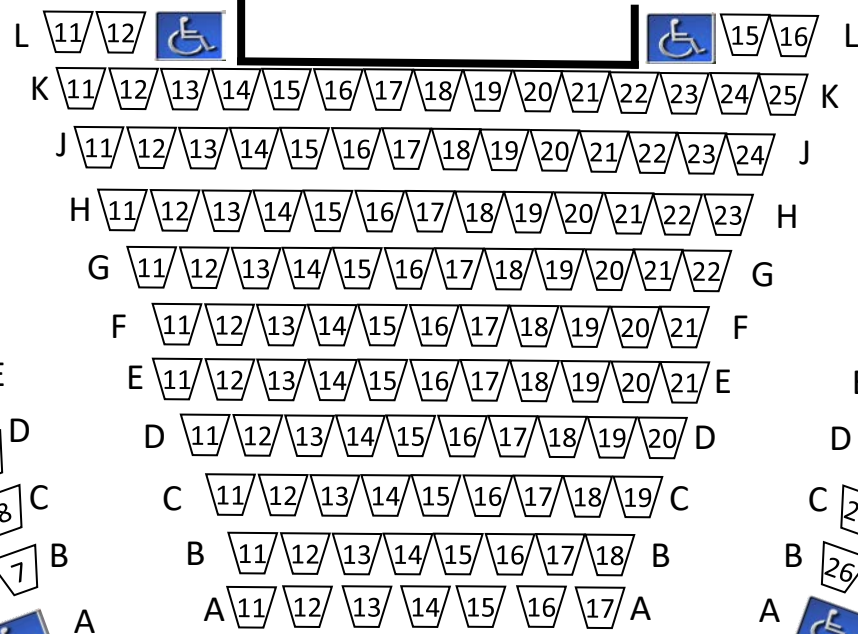

Upper Section 36

Upper Section 38 each 76 total

Upper Section 36

Lower Section 96

Lower Section 116

Lower Section 96

Stage

Bellevue High School Theater Seating
 448 Total Seats
 Upper Seating 148, Lower Seating 300