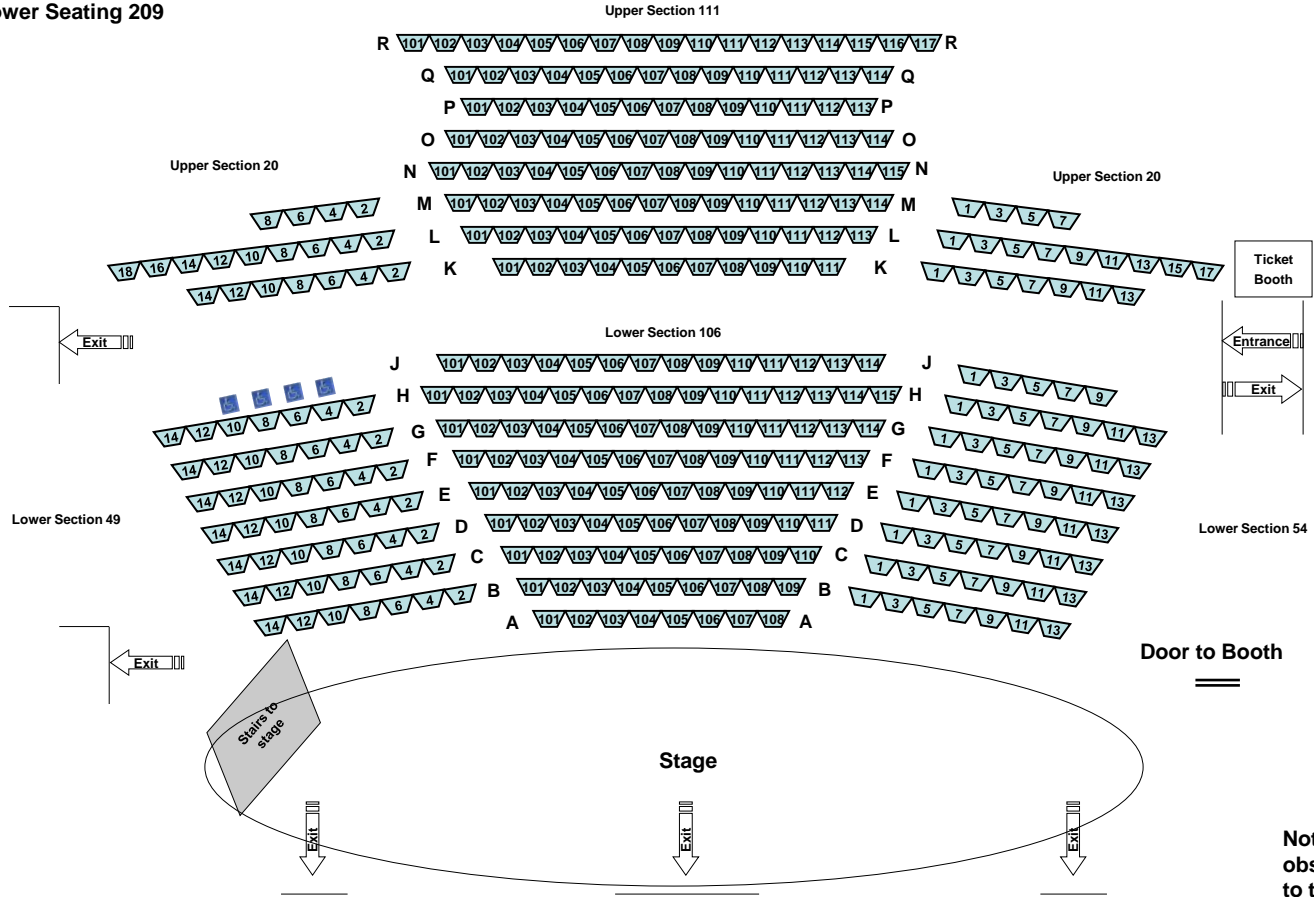

INTERLAKE HIGH SCHOOL THEATER SEATING

350 Total Seats

Upper Seating 151
Lower Seating 209

Note: Seat B14 is obstructed by the stairs to the stage. Seat B12 is partially obstructed by the stairs. Avoid using if possible.