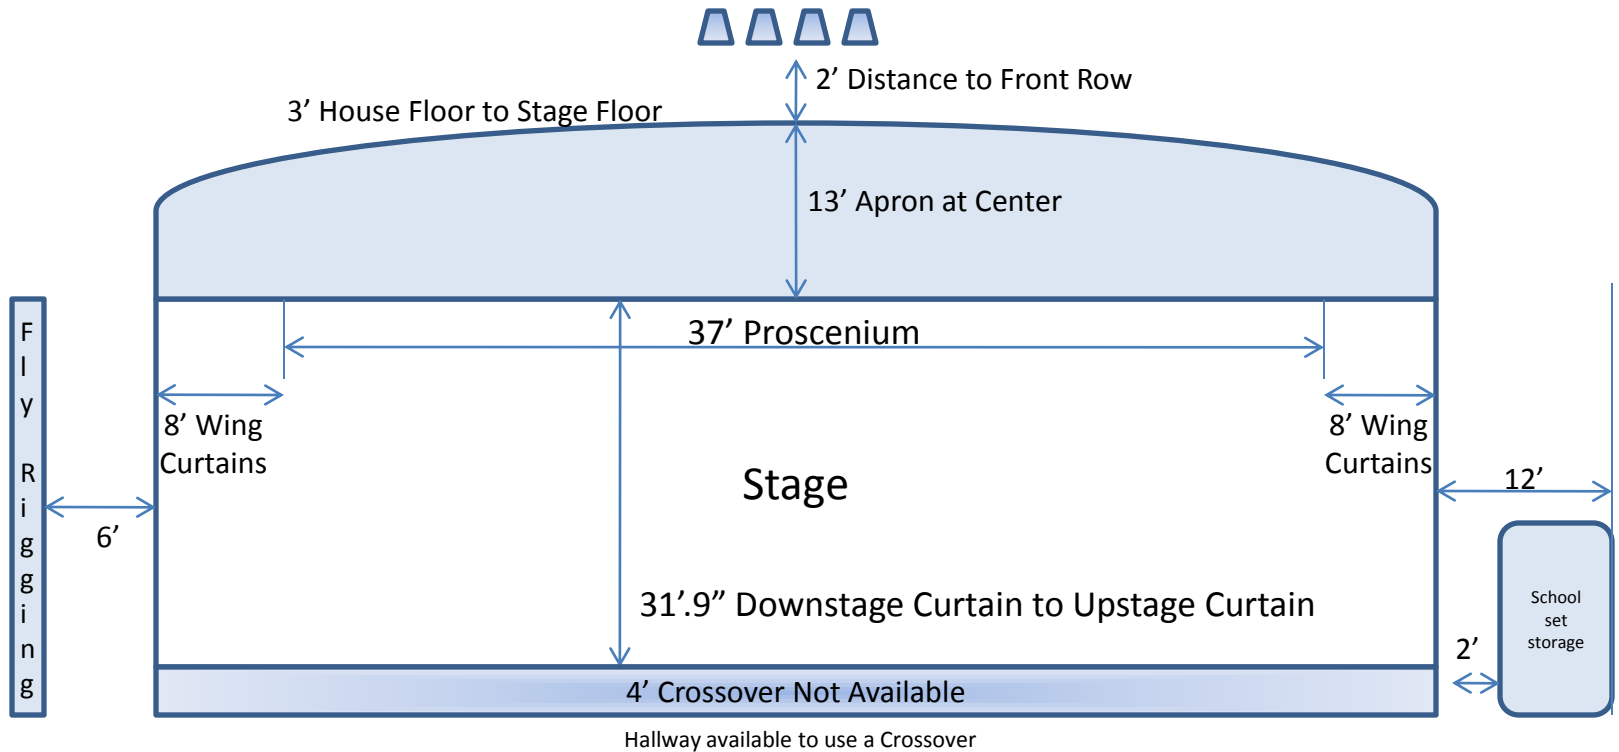

NOT TO SCALE

27'x 9' Greenroom  
5'x 6' Dressing Rooms

8'D x 35'L x 14'W (at center) Orchestra pit

## Stage Dimensions