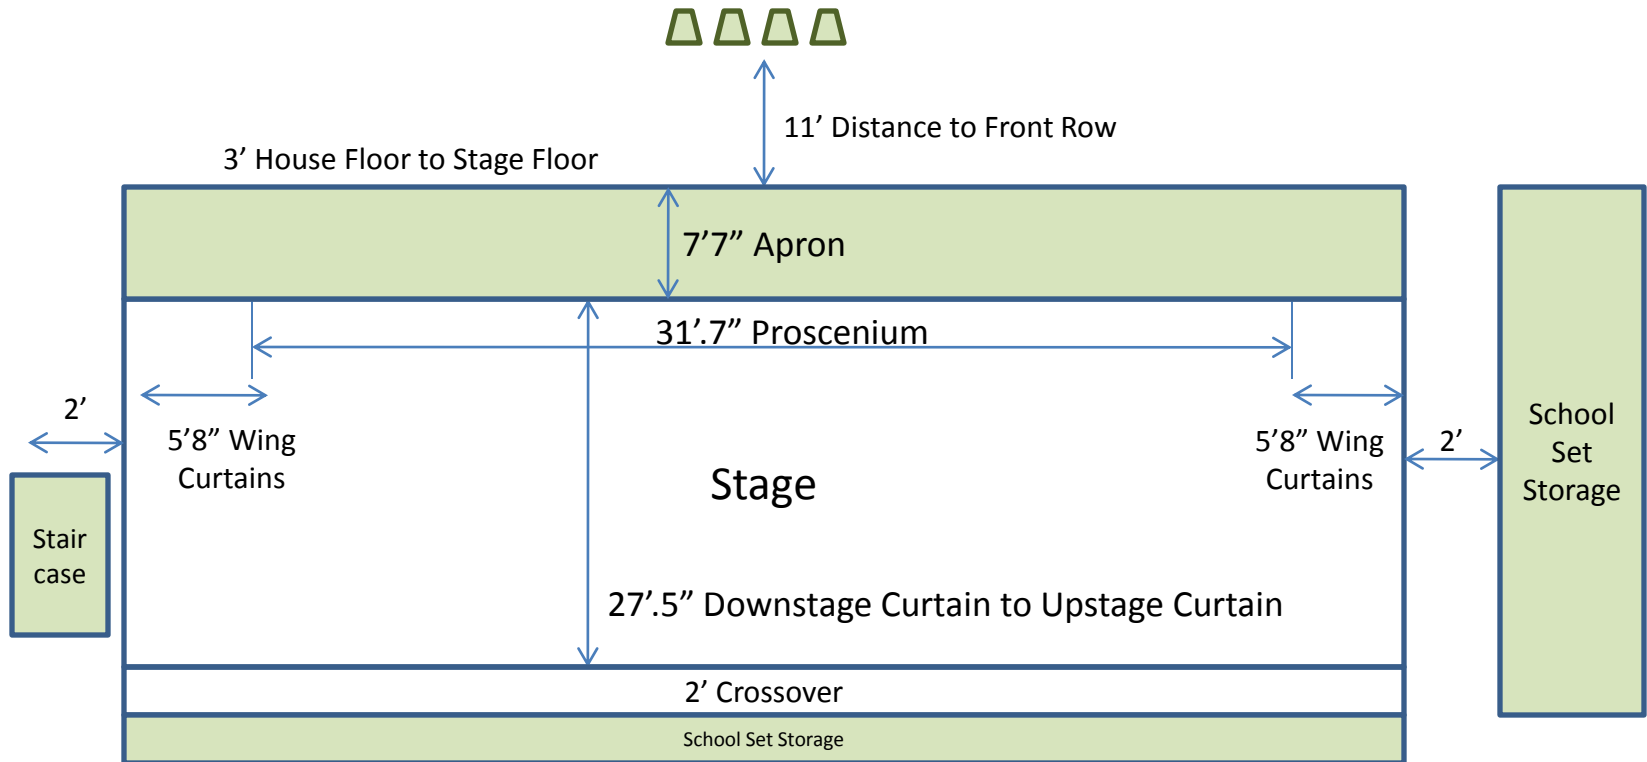

19'x17' Staging Area/Load-In  
12'x8' Dressing Rooms

## Stage Dimensions