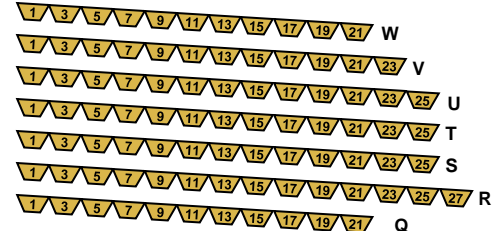

Exit

School Commons Area

Main Entrance To School

NEWPORT HIGH SCHOOL THEATER SEATING

464 Main House Seats

174 Additional Seats with Lecture Halls (638 Total)

Entrance

Ticket Booth

Lecture B
87 Seats

Lecture A
87 Seats

Upper Section
290 Seats
(145, 145)

Lower Section
172 Seats
(39,94,39)

Stage

NOT TO SCALE