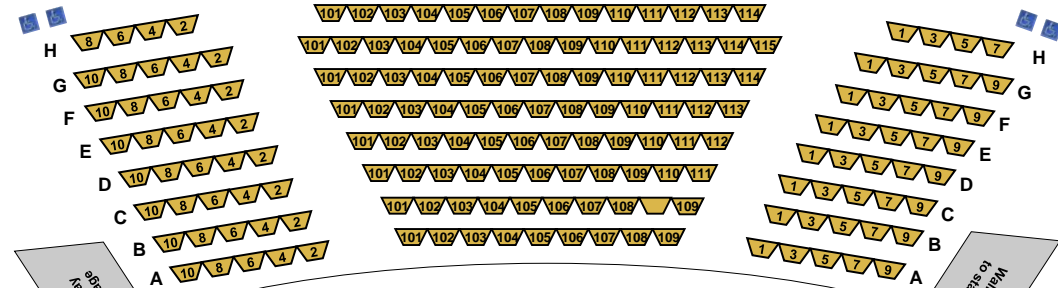

Exit

School Commons Area

Main Entrance To School

NEWPORT HIGH SCHOOL THEATER SEATING

464 Main House Seats

174 Additional Seats with Lecture Halls (638 Total)

Entrance

Ticket Booth

Lecture B
87 Seats

Lecture A
87 Seats

Upper Section
290 Seats
(145, 145)

Lower Section
172 Seats
(39,94,39)

Stage

NOT TO SCALE