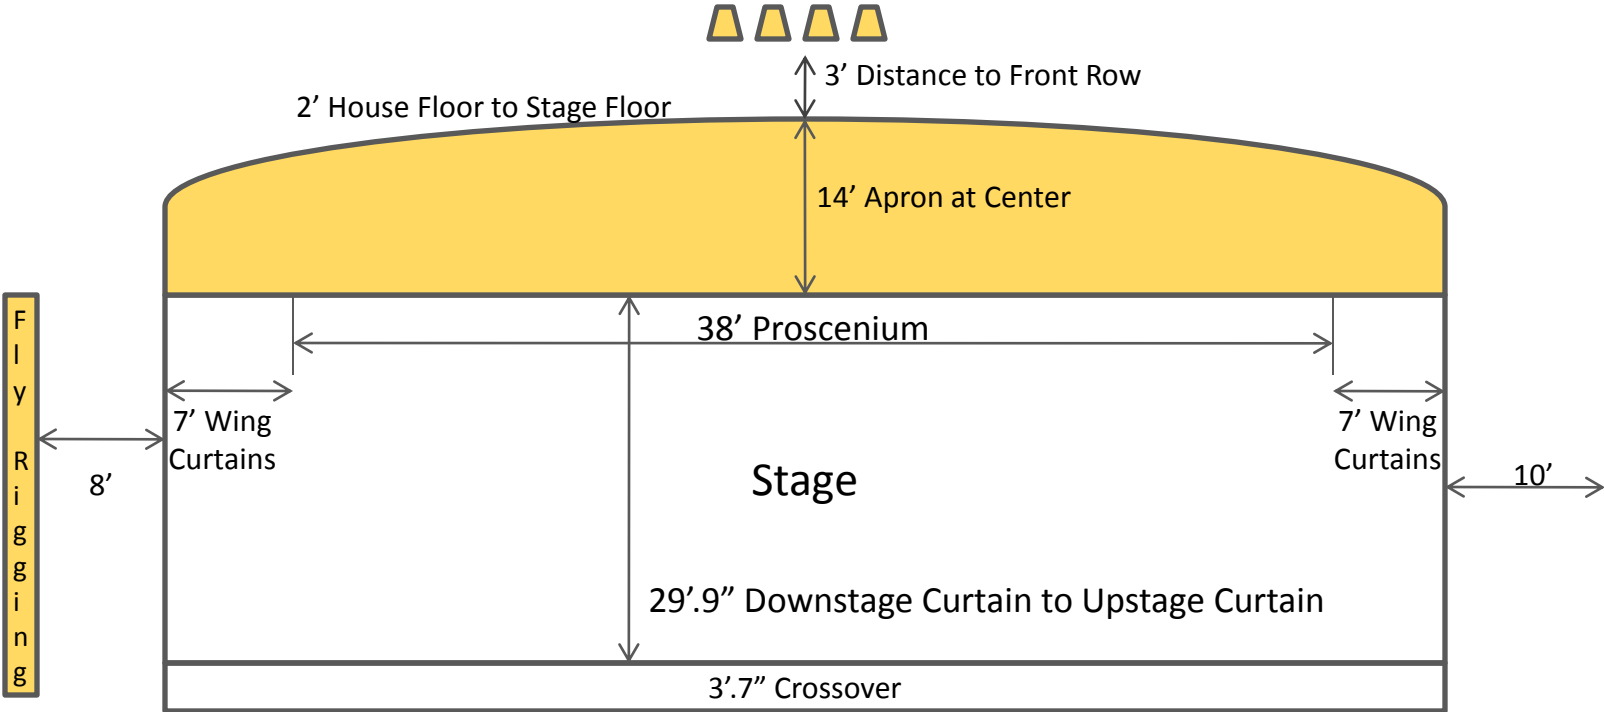

NOT TO SCALE

27'x23' Greenroom  
20'x 8' Dressing Rooms

4'D x 35'L x 14'W (at center) Orchestra pit

# Newport HS PAC

Stage Dimensions